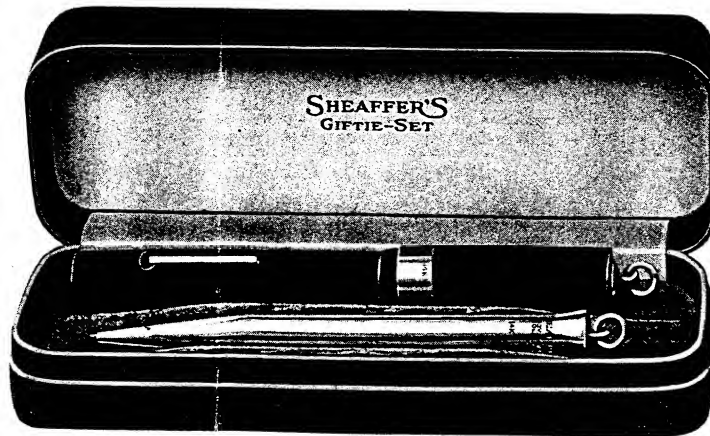

Gold filled and Sterling prices include plush box. Solid gold prices include leather box.

The "Gifts That Last"

Sheaffer's Giftie Sets

Regular length—pen 4¼ inches, pencil five inches

Set No.	Pcl. No.	Pcl. Price	Pen No.	Pen Price	Set Price
ES—DASC—14K	Gr. Gold.	\$17.00	29SC—Ebony 14K Green Gold (Band and Clip)	\$8.00	\$25.00